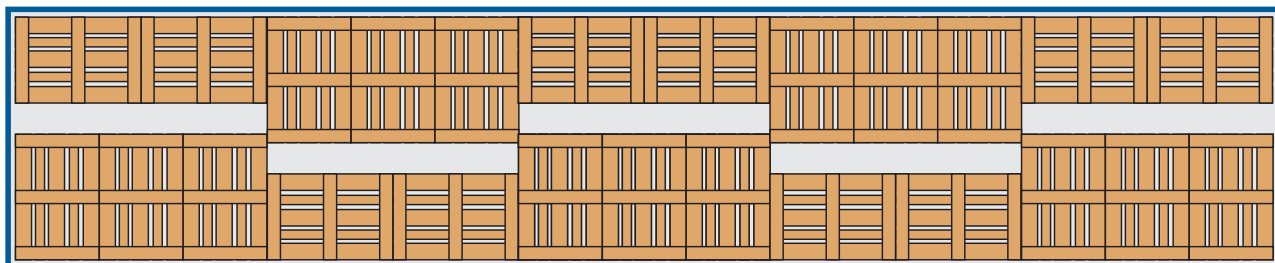

40' Standard – 25 EUR pallets

12.010 mm

2.350 mm

20' Standard – 11 EUR pallets

5.890 mm

2.350 mm

40' REEFER – 23 EUR pallets

11.570 mm

2.280 mm

20' REEFER – 10 EUR pallets

5.430 mm

2.280 mm