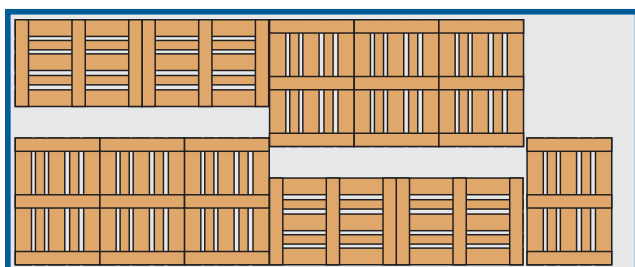

40' Standard – 25 EUR pallets

12.010 mm

2.350 mm

20' Standard – 11 EUR pallets

5.890 mm

2.350 mm

40' REEFER – 23 EUR pallets

11.570 mm

2.280 mm

20' REEFER – 10 EUR pallets

5.430 mm

2.280 mm