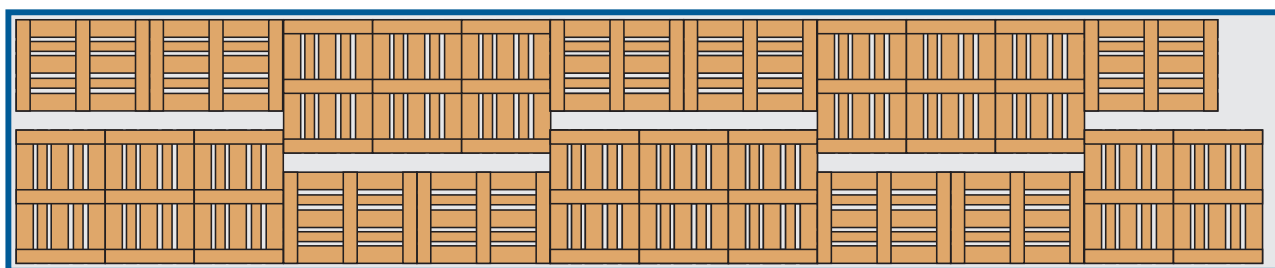

40' Standard – 25 EUR pallets

12.010 mm

2.350 mm

20' Standard – 11 EUR pallets

5.890 mm

2.350 mm

40' REEFER – 23 EUR pallets

11.570 mm

2.280 mm

20' REEFER – 10 EUR pallets

5.430 mm

2.280 mm