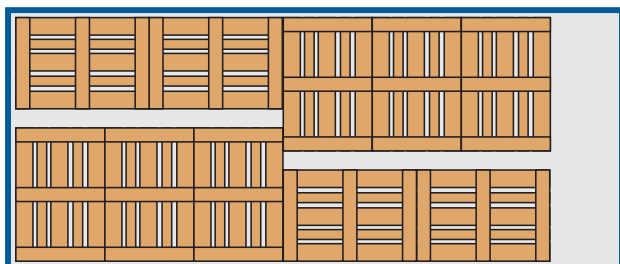

40' Standard – 25 EUR pallets

12.010 mm

2.350 mm

20' Standard – 11 EUR pallets

5.890 mm

2.350 mm

40' REEFER – 23 EUR pallets

11.570 mm

2.280 mm

20' REEFER – 10 EUR pallets

5.430 mm

2.280 mm